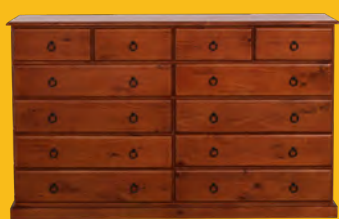

12 drawer
$899