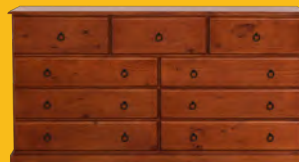

9 drawer
$749