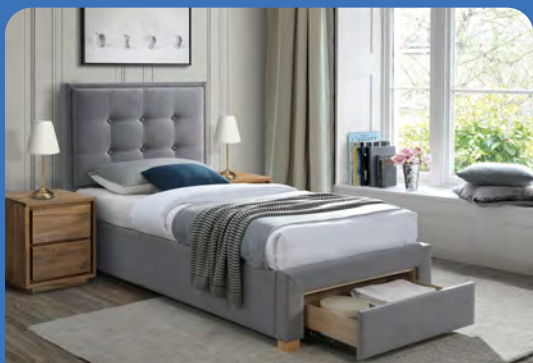

\$1399

Milo
SINGLE BED

\$349

A popular single bed with great quality featuring the end drawer storage.

Camilla
QUEEN BED

\$399

This modern look upholstered bed has looks and quality with a padded headboard, large side rails and wood slats. Available as a Queen, Double, King Single and Single bed.